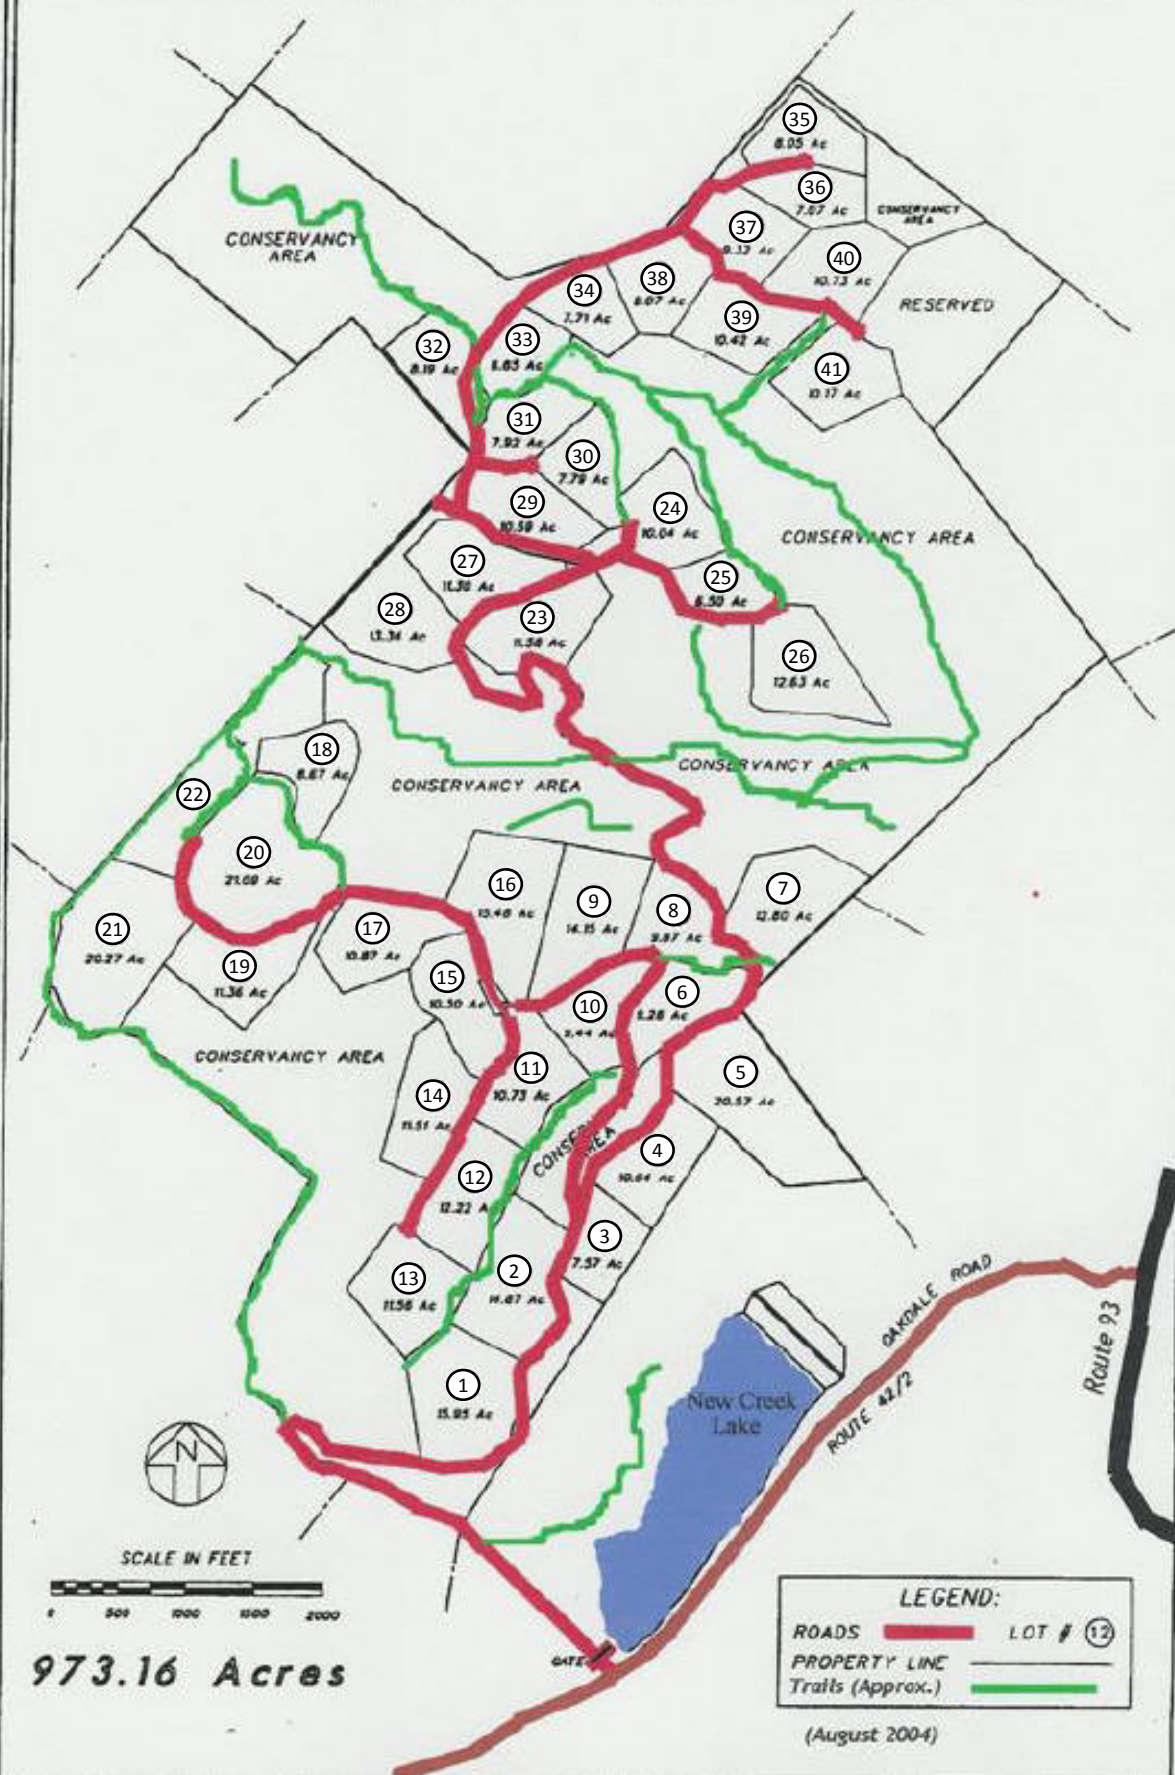

THE PRESERVE AT NEW CREEK LAKE

973.16 Acres

LEGEND:

ROADS  LOT # (12)

PROPERTY LINE 

Trails (Approx.) 

(August 2004)